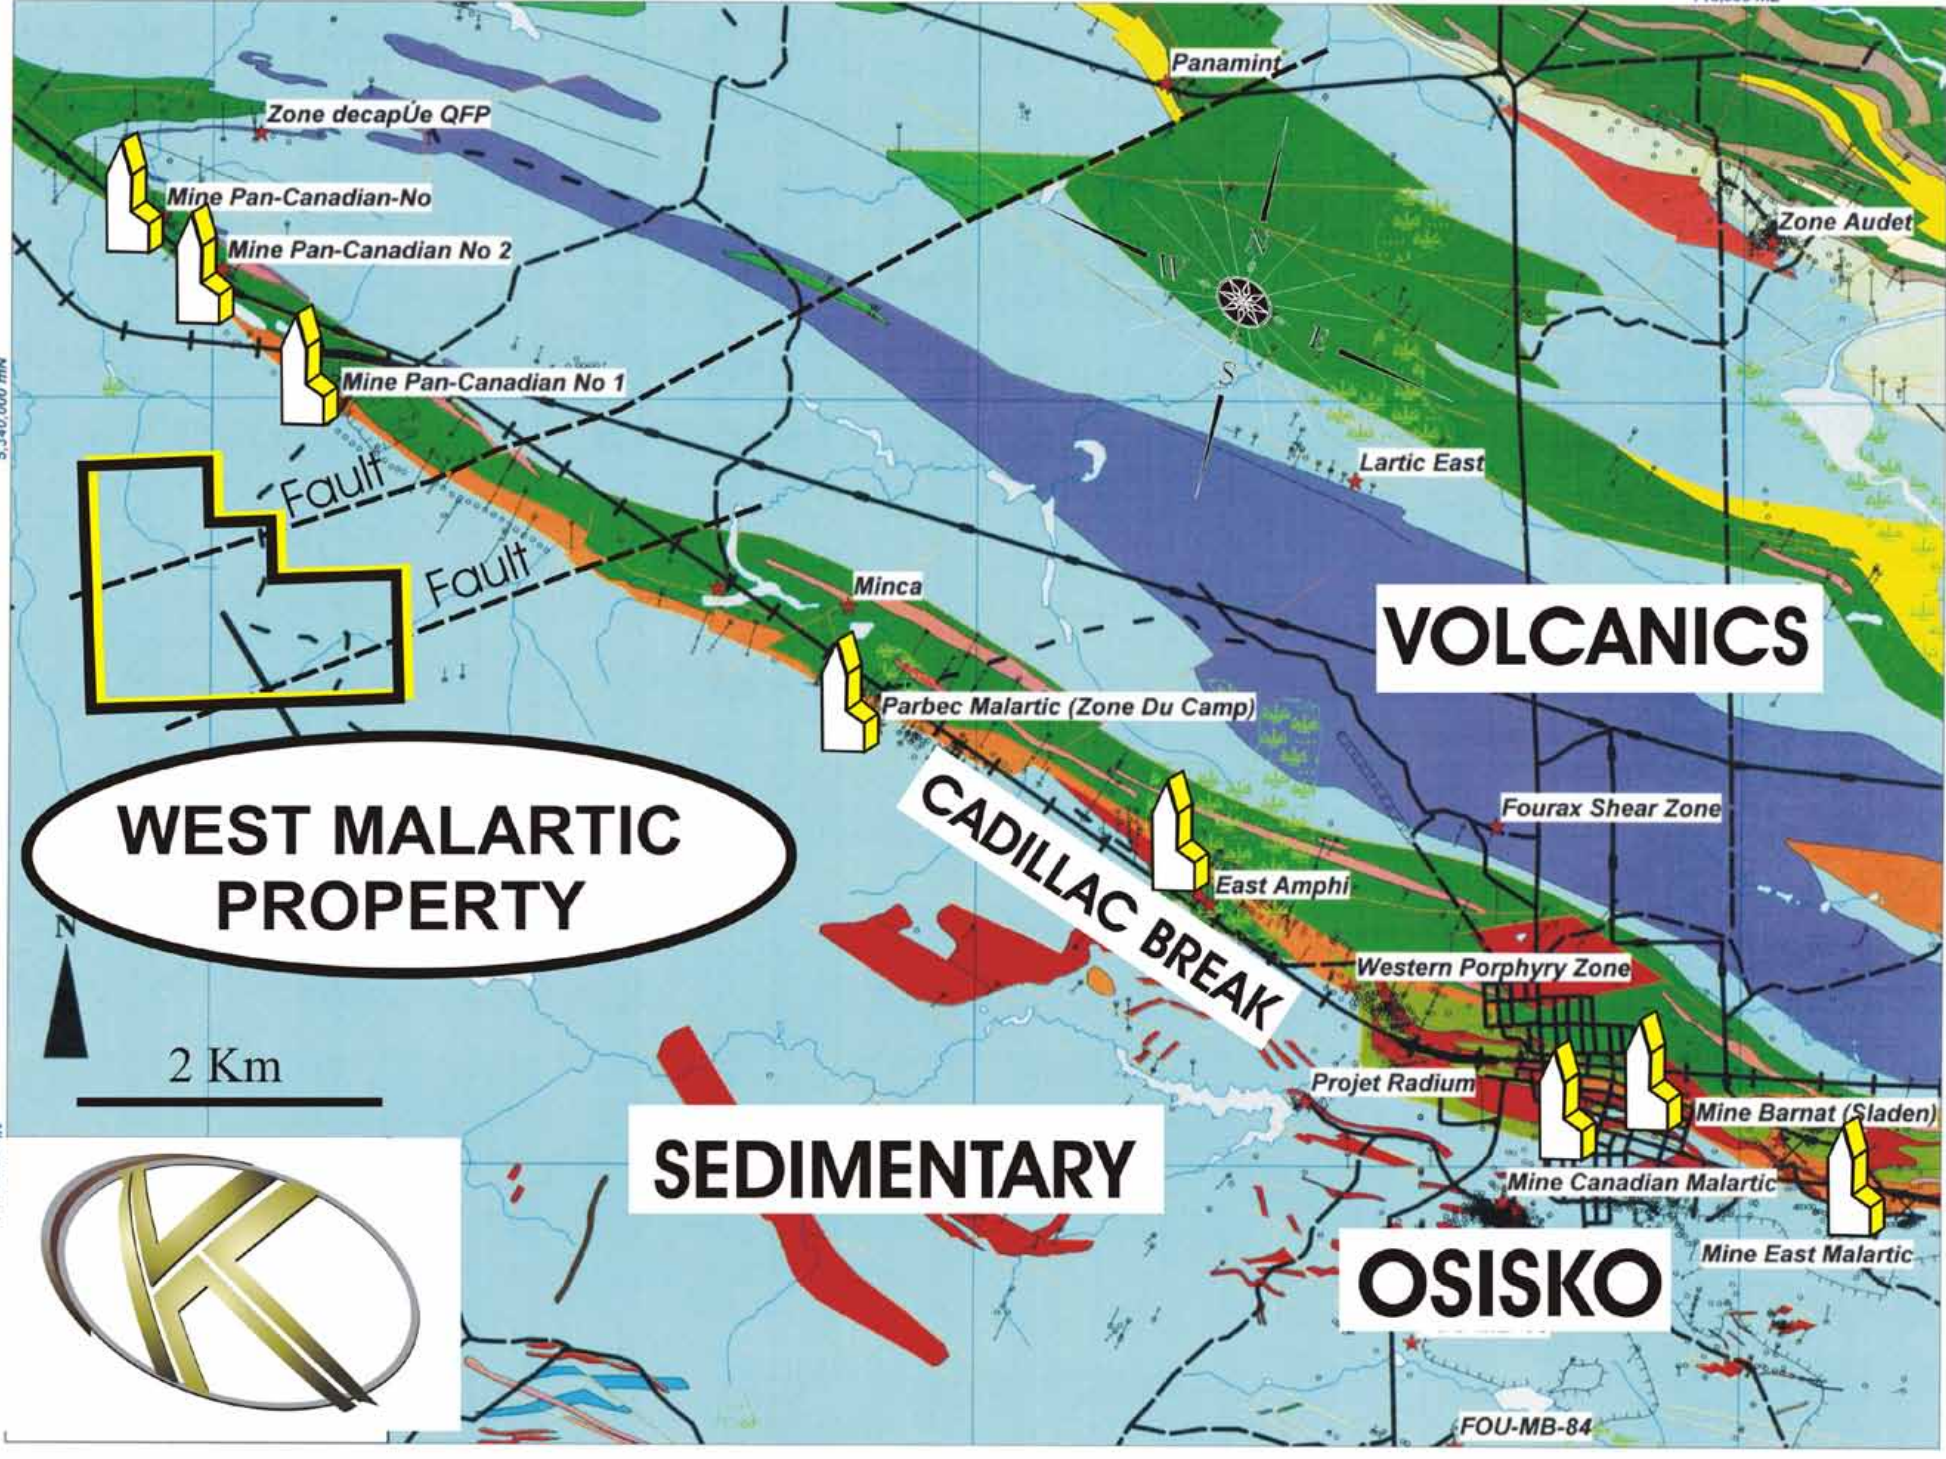

705,000 mE

710,000 mE

715,000 mE

5,340,000 mN

5,335,000 mN

Zone decapée QFP

Mine Pan-Canadian-No

Mine Pan-Canadian No 2

Mine Pan-Canadian No 1

Fault

Fault

Minca

Parbec Malartic (Zone Du Camp)

East Amphi

Western Porphyry Zone

Projct Radium

Mine Barnat (Sladen)

Mine Canadian Malartic

Mine East Malartic

Panamint

Zone Audet

Lartic East

VOLCANICS

WEST MALARTIC PROPERTY

CADILLAC BREAK

SEDIMENTARY

OSISKO

FOU-MB-84