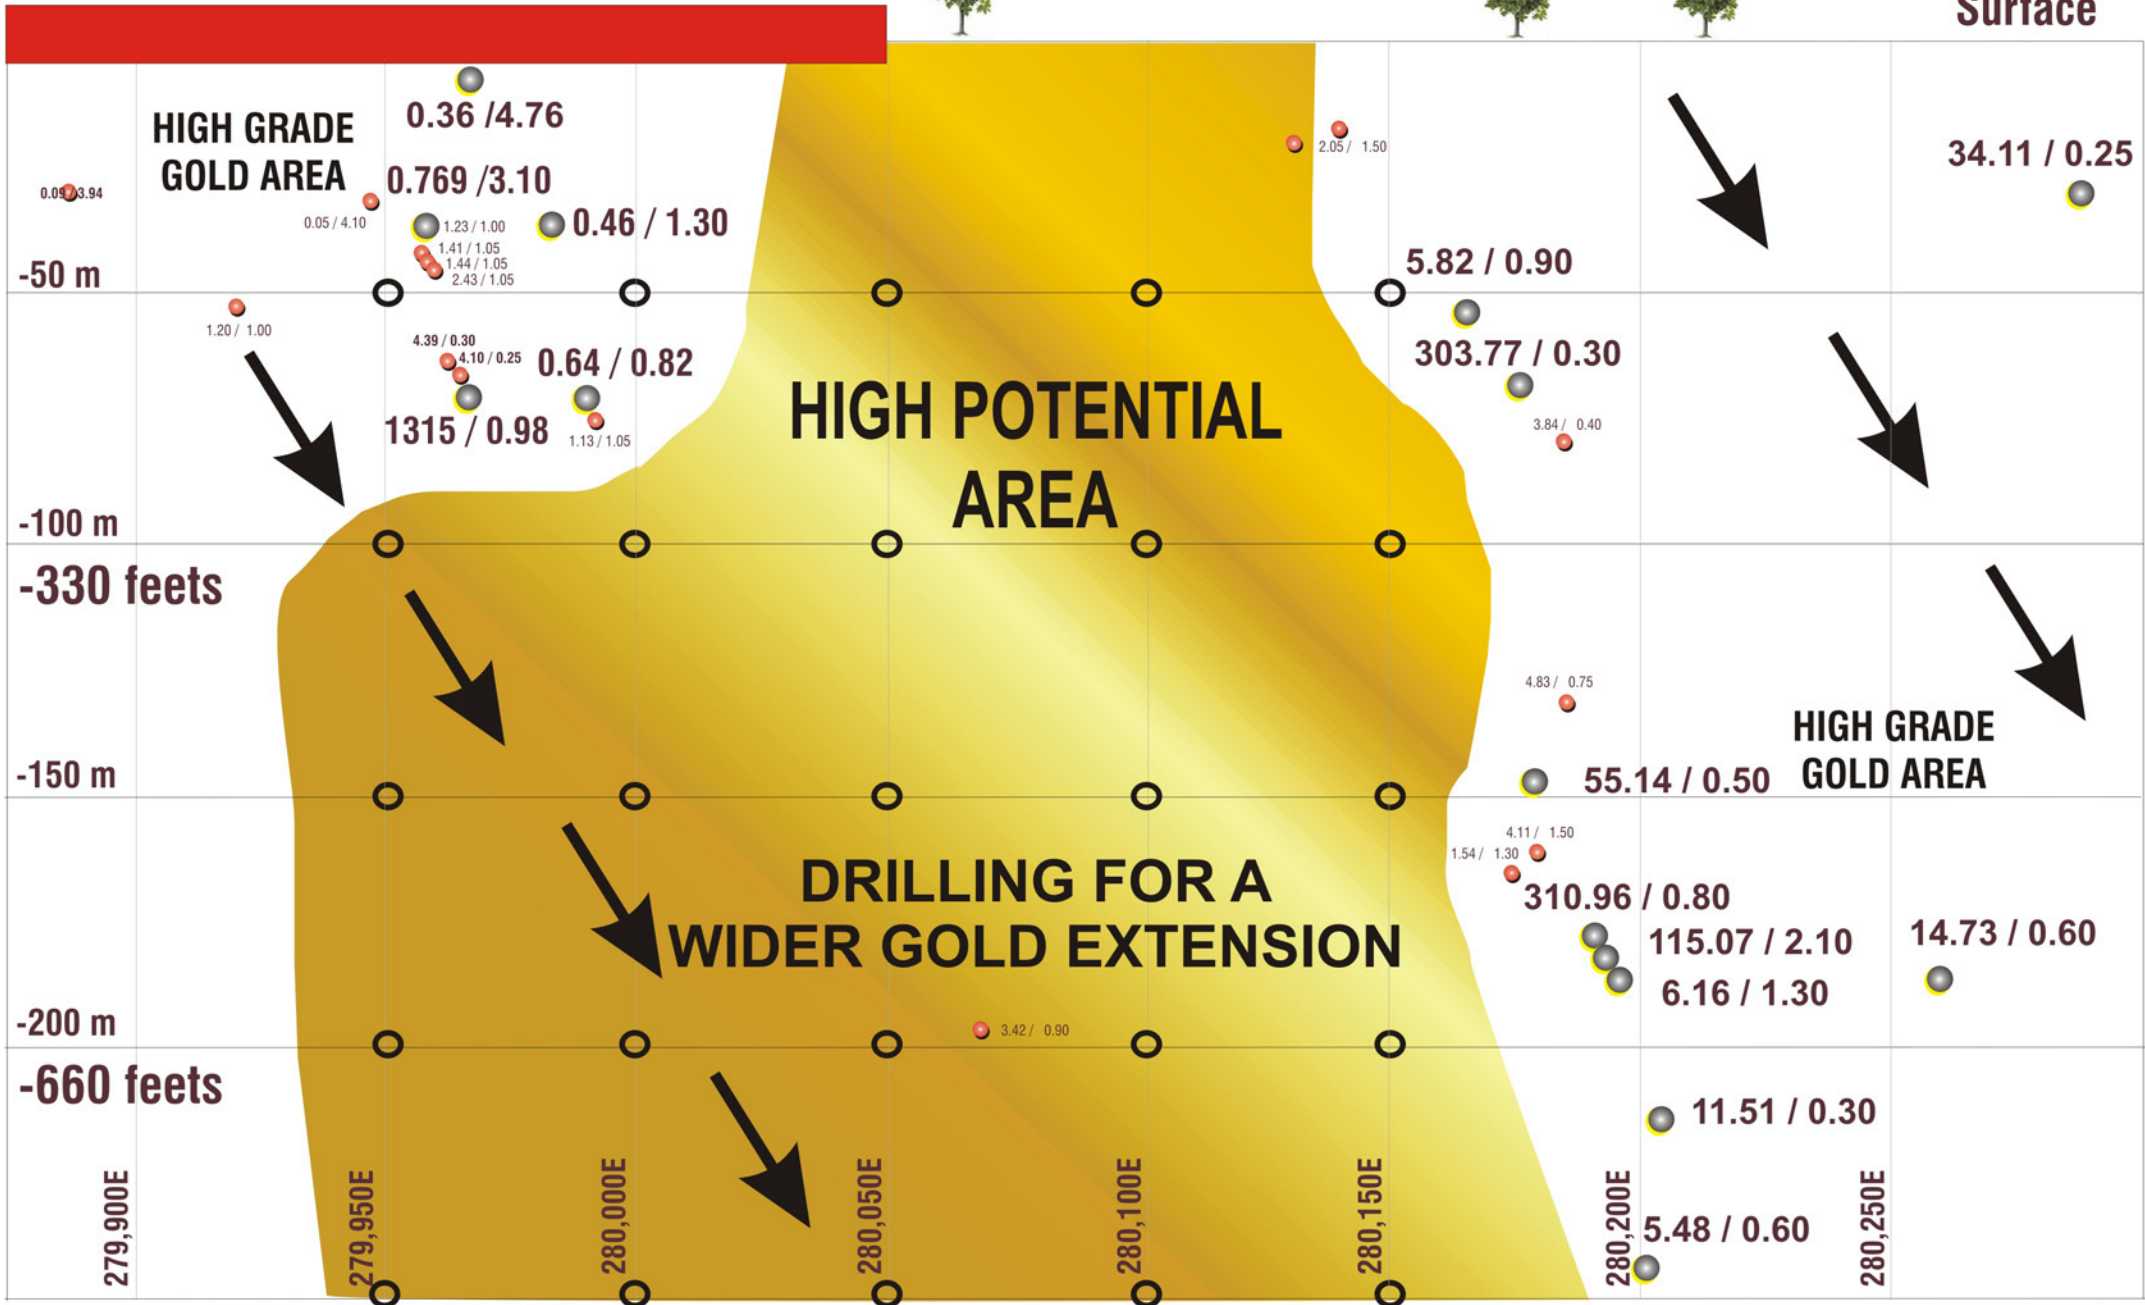

1,000 Feet +
300 Metres +

2009-2010 DISCOVERY

STRIPPING AREA 250 Meters- 820 feet

Surface

As of December 2010