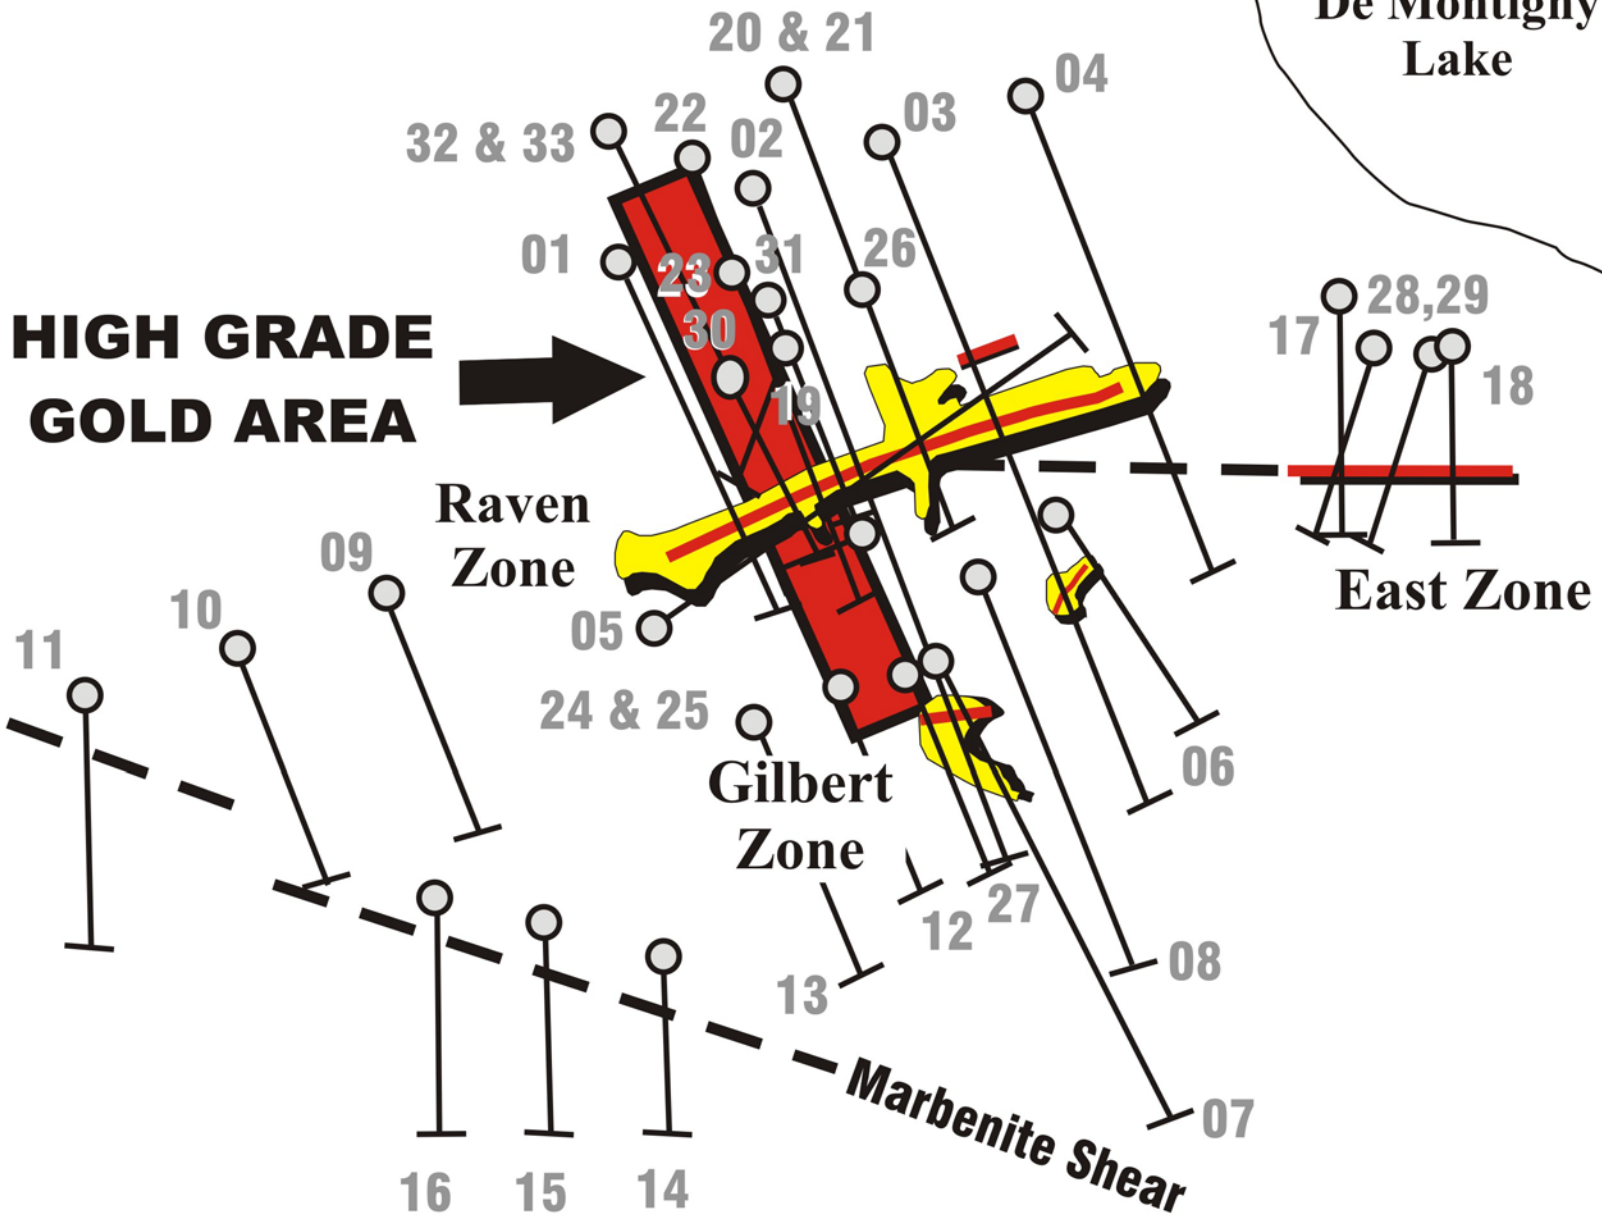

HIGH GRADE GOLD AREA

De Montigny Lake

100 meters

**EAST-WEST PROPERTY-
SCHEMATIC OF DRILLING TARGETS**
As of March 30, 2011