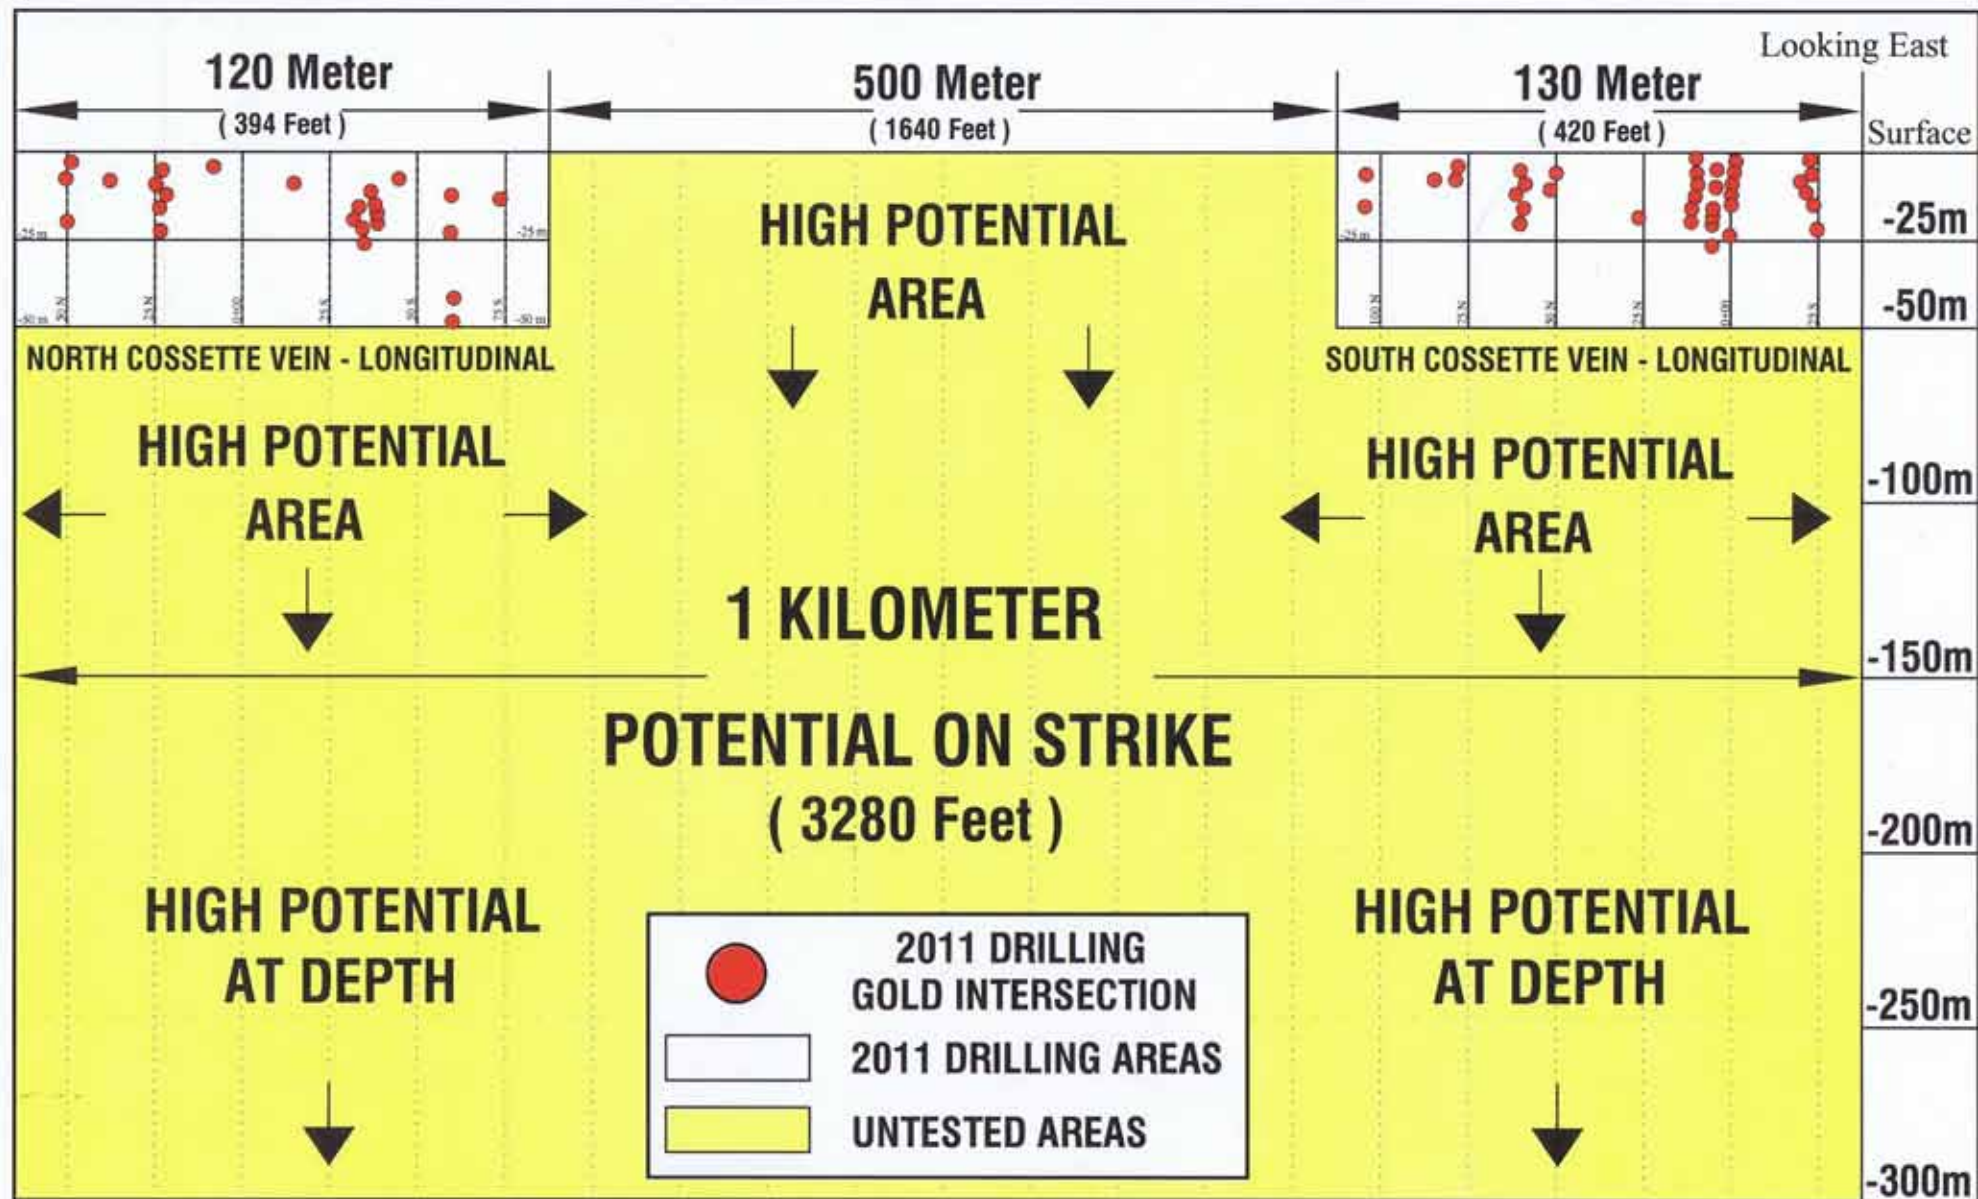

TRECESSON PROPERTY 2011 DRILLING

NORTH VEIN - GAP IN THE MIDDLE - SOUTH VEIN